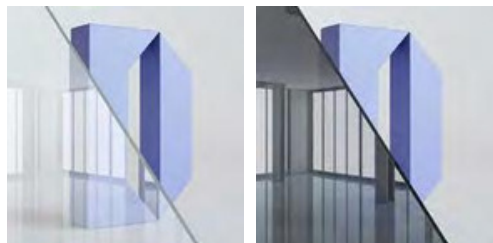

Comfort Neutral   Comfort Grey